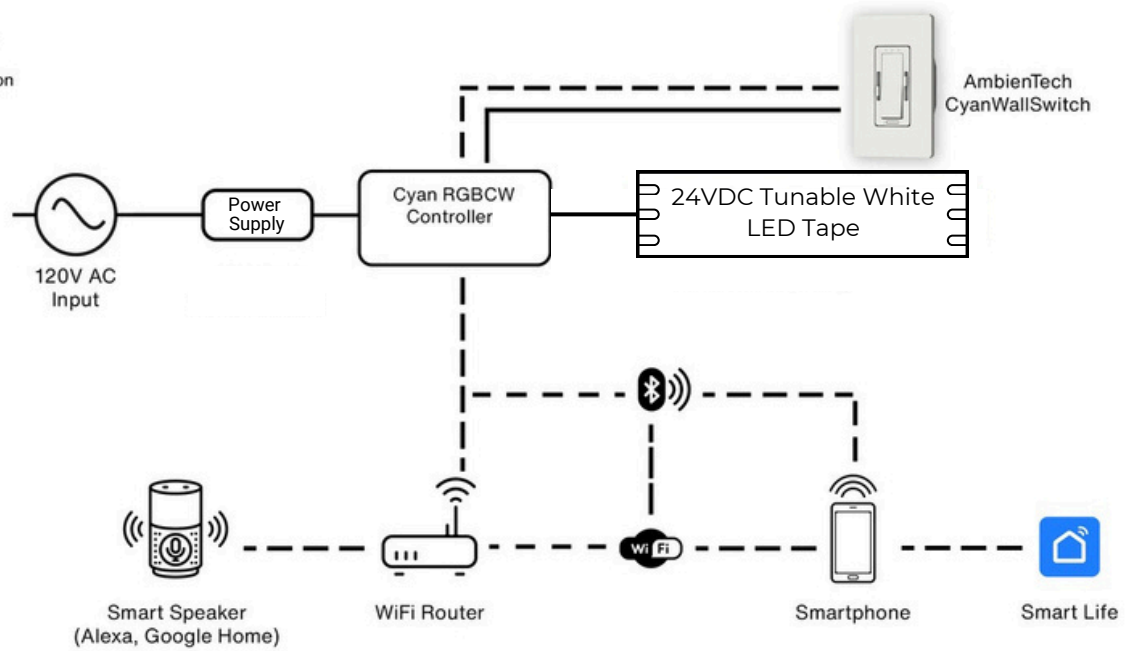

### Features & Benefit

- Compatible with the Cyan wall switch, allowing you to control multiple CyanControllers.
- Maintain control over your lights, even if your Wi-Fi goes down using the wall switch.
- Seamlessly integrate with the Smart Life app to control color dimming and advanced features like timers, save scenes, and more.
- Voice control via Amazon Alexa or Google Home.
- Wi-Fi and Bluetooth quick pairing.
- Install easily with mounting screws or a 3M adhesive pad.
- Flicker-Free Dimming: Enjoy flicker-free soft dimming down to 0.1%.

### Voice Control

### App Control

## System Setup

— Wired Connection  
- - - Wireless Connection