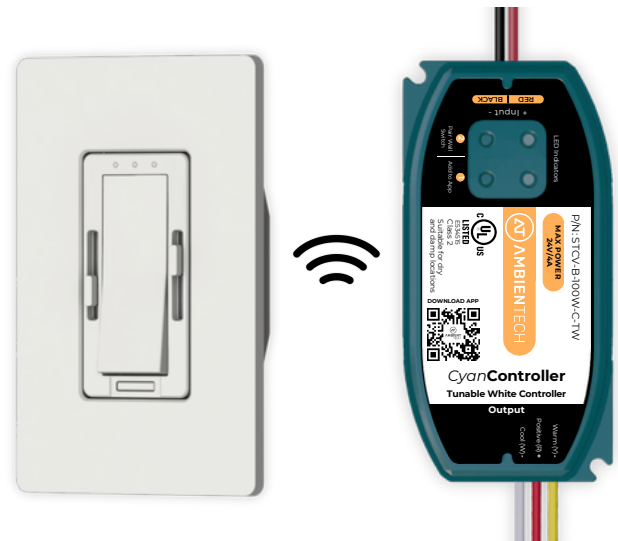

## Tunable White LED Controller

**STCV-B-100W-C-TW**

### Overview

Compatible with the Cyan wall switch to manage multiple controllers. Seamlessly integrates with the Smart Life app for color, dimming, timers, and scene saving. Voice control via Amazon Alexa or Google Home. Quick pairing with Wi-Fi and Bluetooth.

### Features & Benefit

- Compatible with the Cyan wall switch, allowing you to control multiple CyanControllers.
- Maintain control over your lights, even if your Wi-Fi goes down using the wall switch.
- Seamlessly integrate with the Smart Life app to control color dimming and advanced features like timers, save scenes, and more.
- Voice control via Amazon Alexa or Google Home.
- Wi-Fi and Bluetooth quick pairing.
- Install easily with mounting screws or a 3M adhesive pad.
- Flicker-Free Dimming: Enjoy flicker-free soft dimming down to 0.1%.

## Electrical Performance

Specifications	Description
MaxPower:	100W/4A
Rated Voltage:	24VDC
Channels:	2 (Tunable White)
Protection:	Over load, short circuit
Ambient Operating Temp:	-30 °C - + 40 °C / -86°F - + 104°F
IP Rating:	23 (Dry and damp locations)