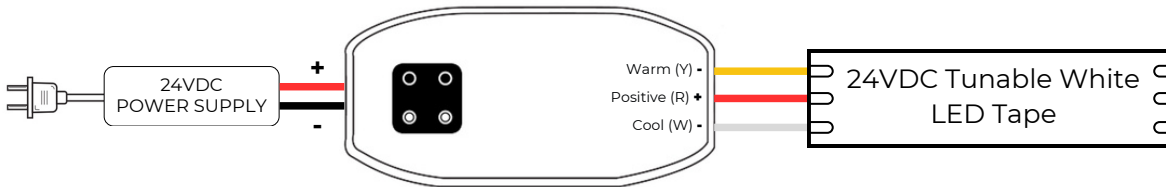

Tunable White LED Controller

STCV-B-100W-C-TW

Overview

Compatible with the Cyan wall switch to manage multiple controllers. Seamlessly integrates with the Smart Life app for color, dimming, timers, and scene saving. Voice control via Amazon Alexa or Google Home. Quick pairing with Wi-Fi and Bluetooth.

Features & Benefit

- Compatible with the Cyan wall switch, allowing you to control multiple CyanControllers.
- Maintain control over your lights, even if your Wi-Fi goes down using the wall switch.
- Seamlessly integrate with the Smart Life app to control color dimming and advanced features like timers, save scenes, and more.
- Voice control via Amazon Alexa or Google Home.
- Wi-Fi and Bluetooth quick pairing.
- Install easily with mounting screws or a 3M adhesive pad.
- Flicker-Free Dimming: Enjoy flicker-free soft dimming down to 0.1%.